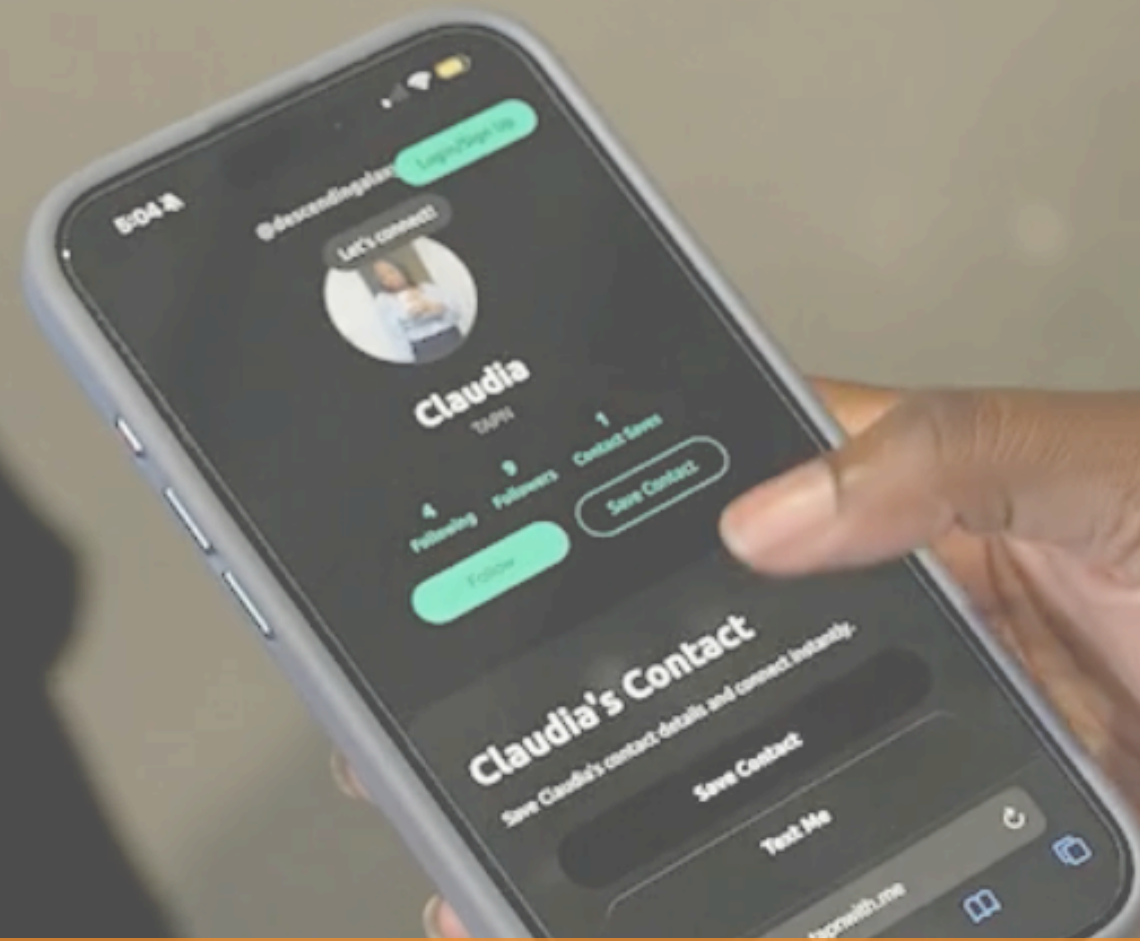

TAPN

ATTENDEES **FIRST**

Welcome to TAPN — The Future of Events

Traditional on-site event check-ins create long lines, low quality badges and are super expensive with little ROI.

TAPN eliminates wait times and produces smart badges that create a **3x ROI for organizers & attendees** and a **14x ROI for sponsors!**

Our Process

Using your attendee count estimate, TAPN calculates the precise setup needed to produce a seamless check-in flow.

TAPN provides kiosks, printers, badges, and an on-site team member to ensure a smooth, stress-free check-in on event day.

Every badge comes with a custom built-in profile for easy contact sharing and instant access to event info.

Once the event ends, TAPN turns your data into clear insights you can share with sponsors and use to grow your next event.

Check In 1 Attendee per 1-7 sec.

Reliable Wifi Free Printing

Touchscreen Kiosk

Custom Networking Profiles

Data Insights

Biodegradable Badges

Service Summary

Industry Leading